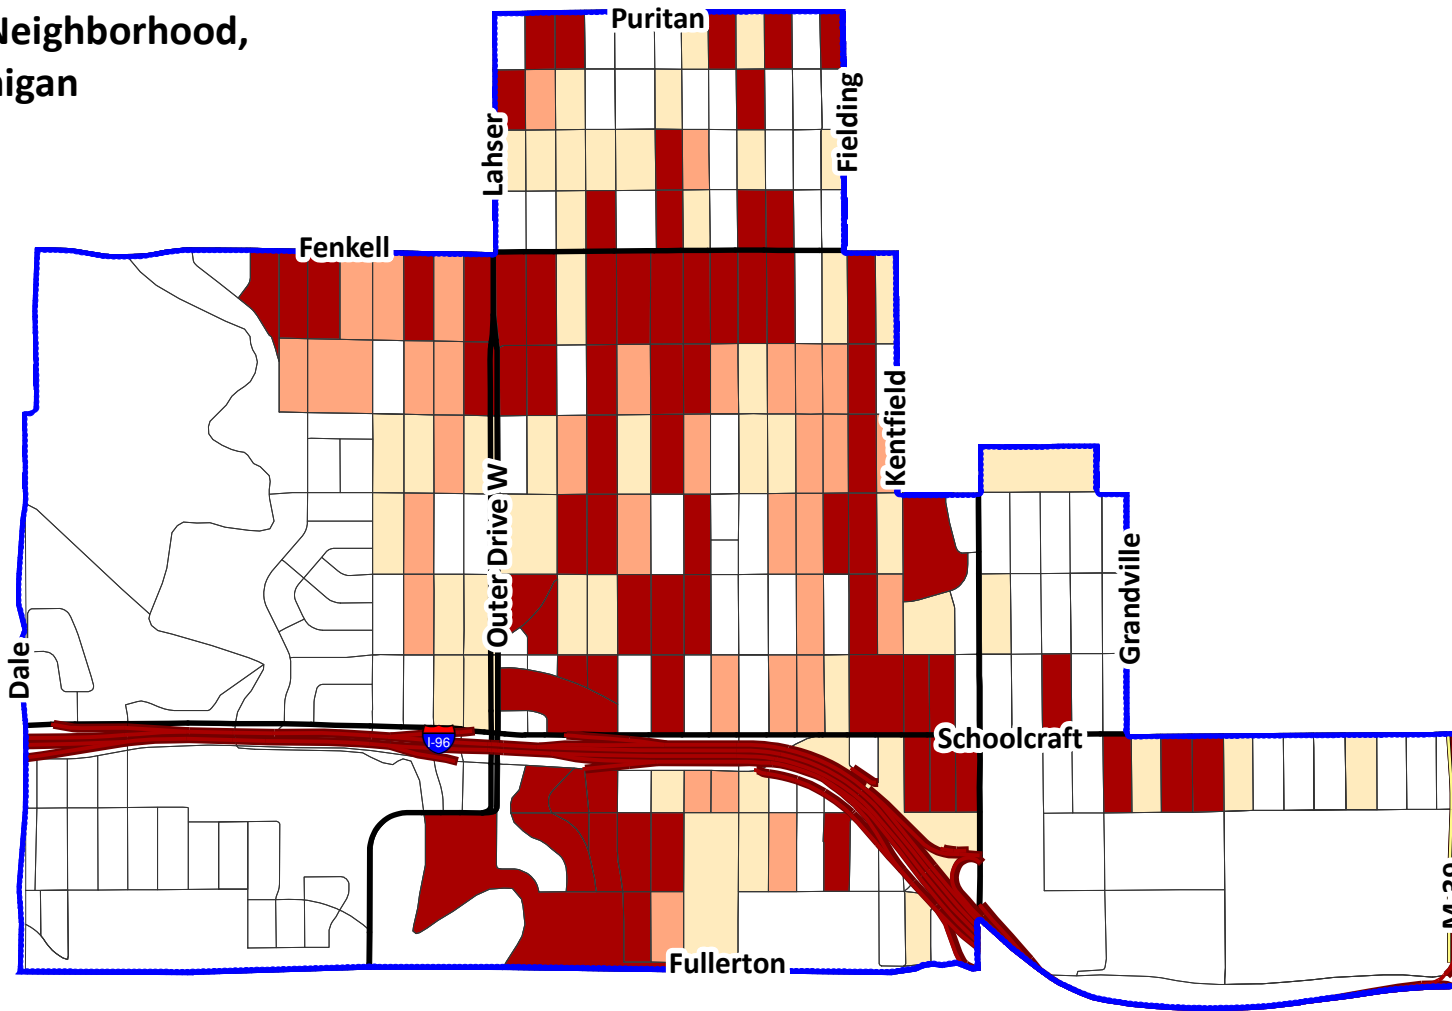

Housing with Safety Issues: Percentage of Housing with Fire Damage, or in Need of Demolition, or Vacant, Open, and Dangerous (VOD), by Census Block
Brightmoor Neighborhood,
Detroit, Michigan

The Detroit Residential Parcel Survey includes housing evaluation only for 1-4 unit residential structures.

Sources: City of Detroit Pⅅ
 Detroit Residential Parcel Survey;
 Data Driven Detroit. 3/5/2010

Pct. Res. Parcels Fire Damaged, VOD, or Needs Demo

Skillman Good Neighborhoods, Brightmoor
 Detroit, Michigan

5 Miles