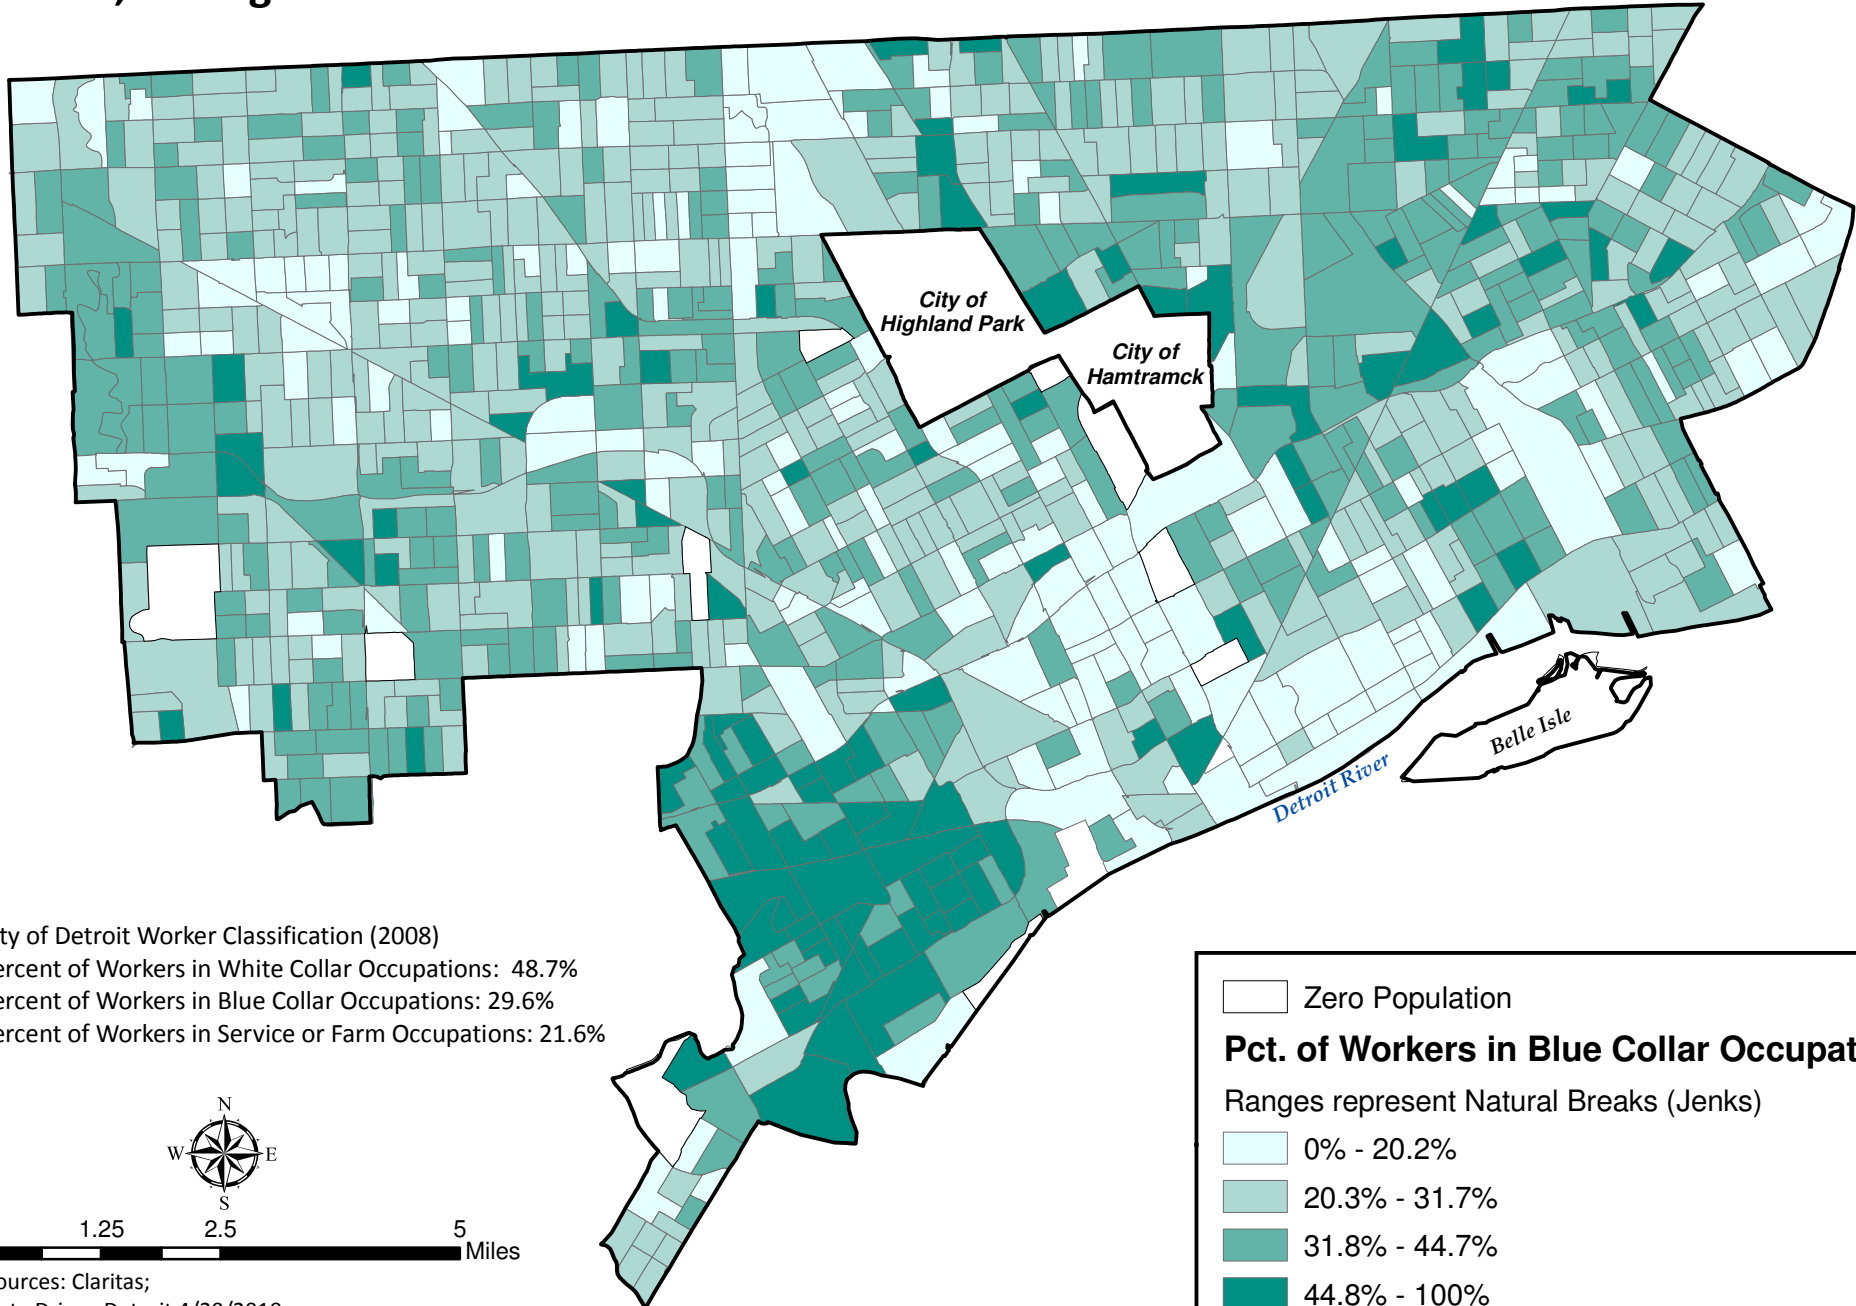

# Percent of Workers, Age 16 and Over, in Blue Collar Occupations, by Census Block Group (2008) Detroit, Michigan

City of Detroit Worker Classification (2008)

Percent of Workers in White Collar Occupations: 48.7%

Percent of Workers in Blue Collar Occupations: 29.6%

Percent of Workers in Service or Farm Occupations: 21.6%

0 1.25 2.5 5 Miles

Sources: Claritas;  
Data Driven Detroit 4/20/2010

Zero Population

### Pct. of Workers in Blue Collar Occupations

Ranges represent Natural Breaks (Jenks)

0% - 20.2%

20.3% - 31.7%

31.8% - 44.7%

44.8% - 100%