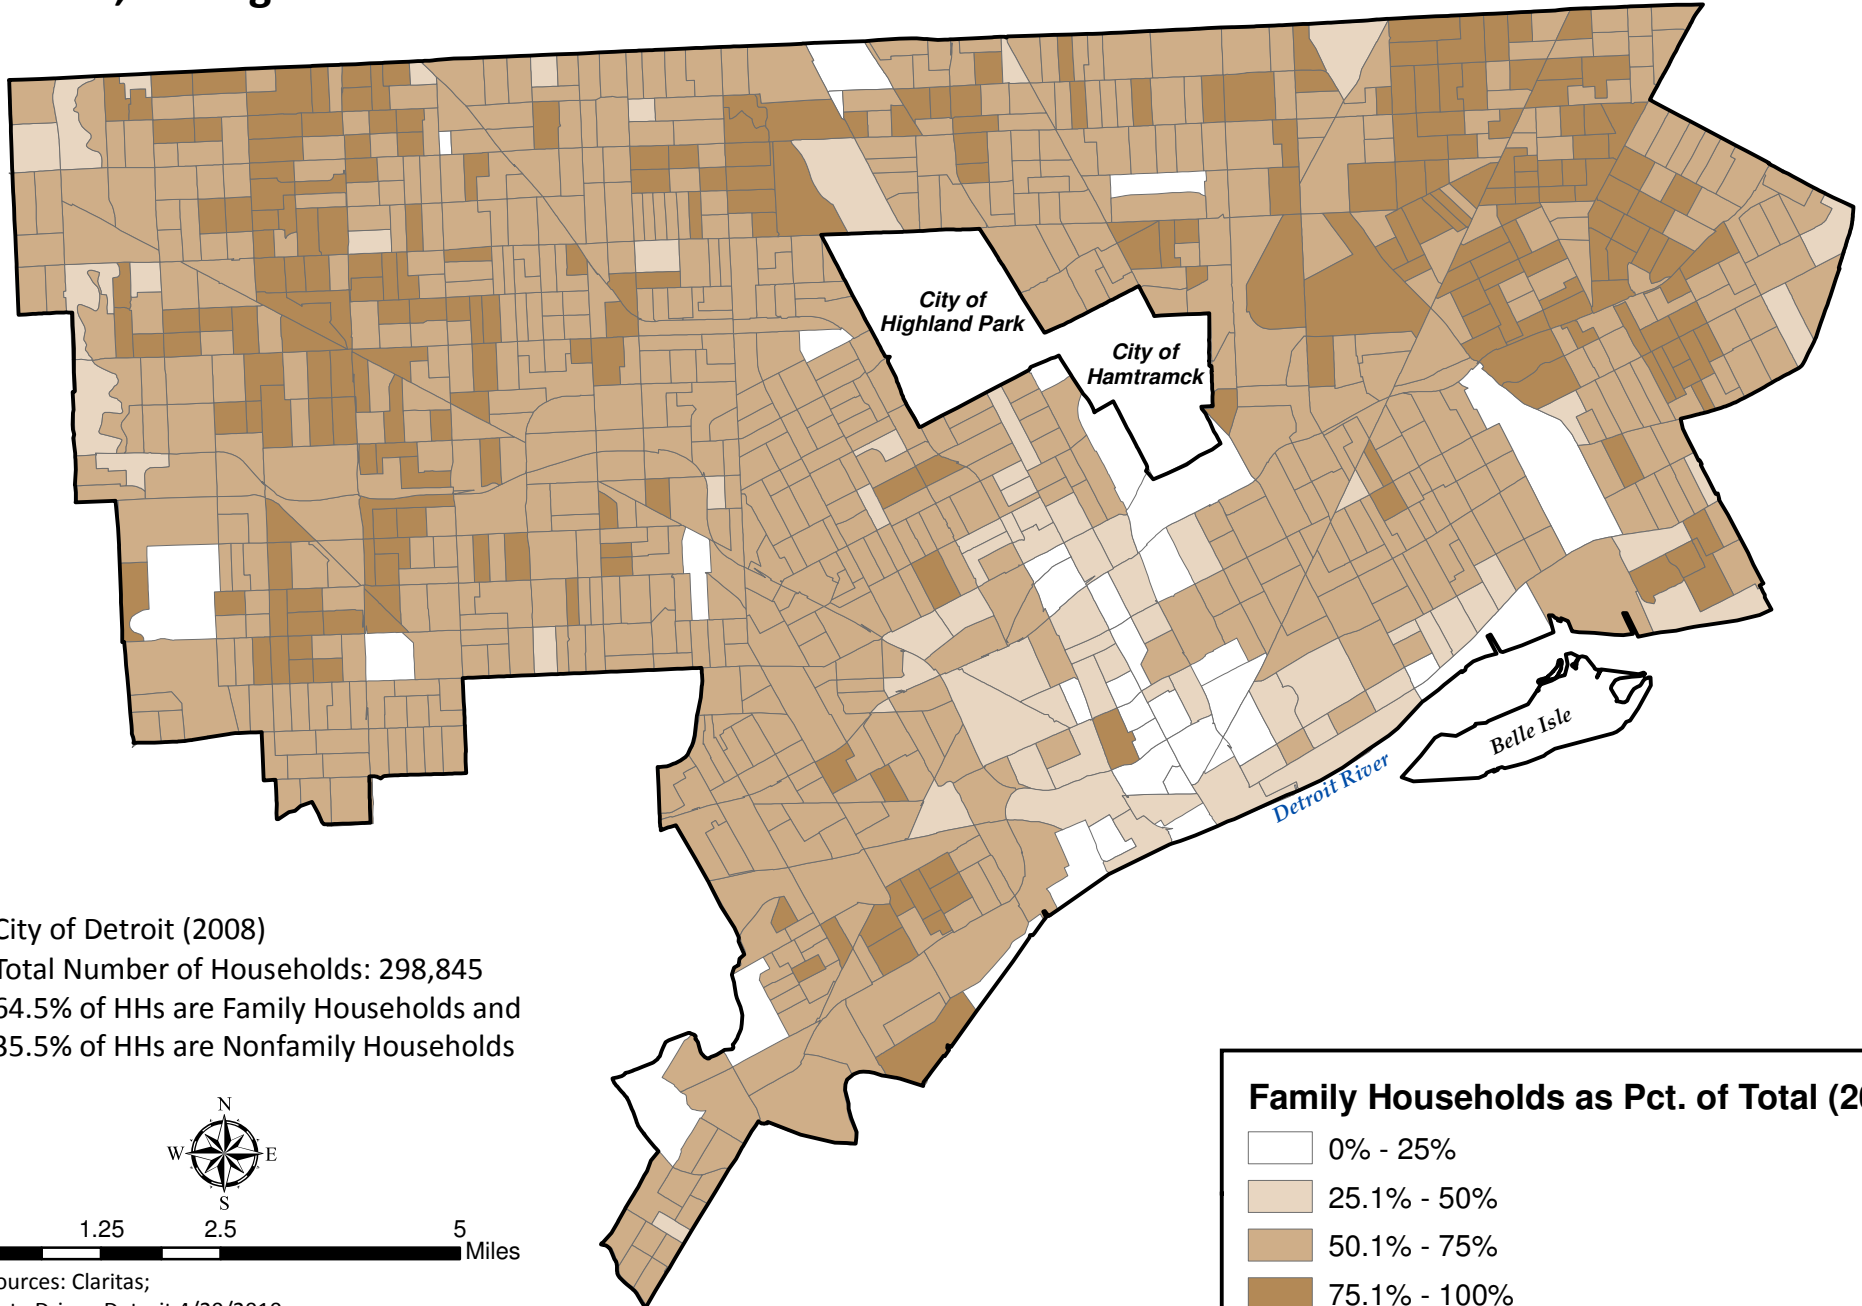

Family Households as Percent of Total Households, by Census Block Group (2008) Detroit, Michigan

City of Detroit (2008)
Total Number of Households: 298,845
64.5% of HHs are Family Households and
35.5% of HHs are Nonfamily Households

0 1.25 2.5 5 Miles

Sources: Claritas;
Data Driven Detroit 4/20/2010

Family Households as Pct. of Total (2008)

- 0% - 25%
- 25.1% - 50%
- 50.1% - 75%
- 75.1% - 100%