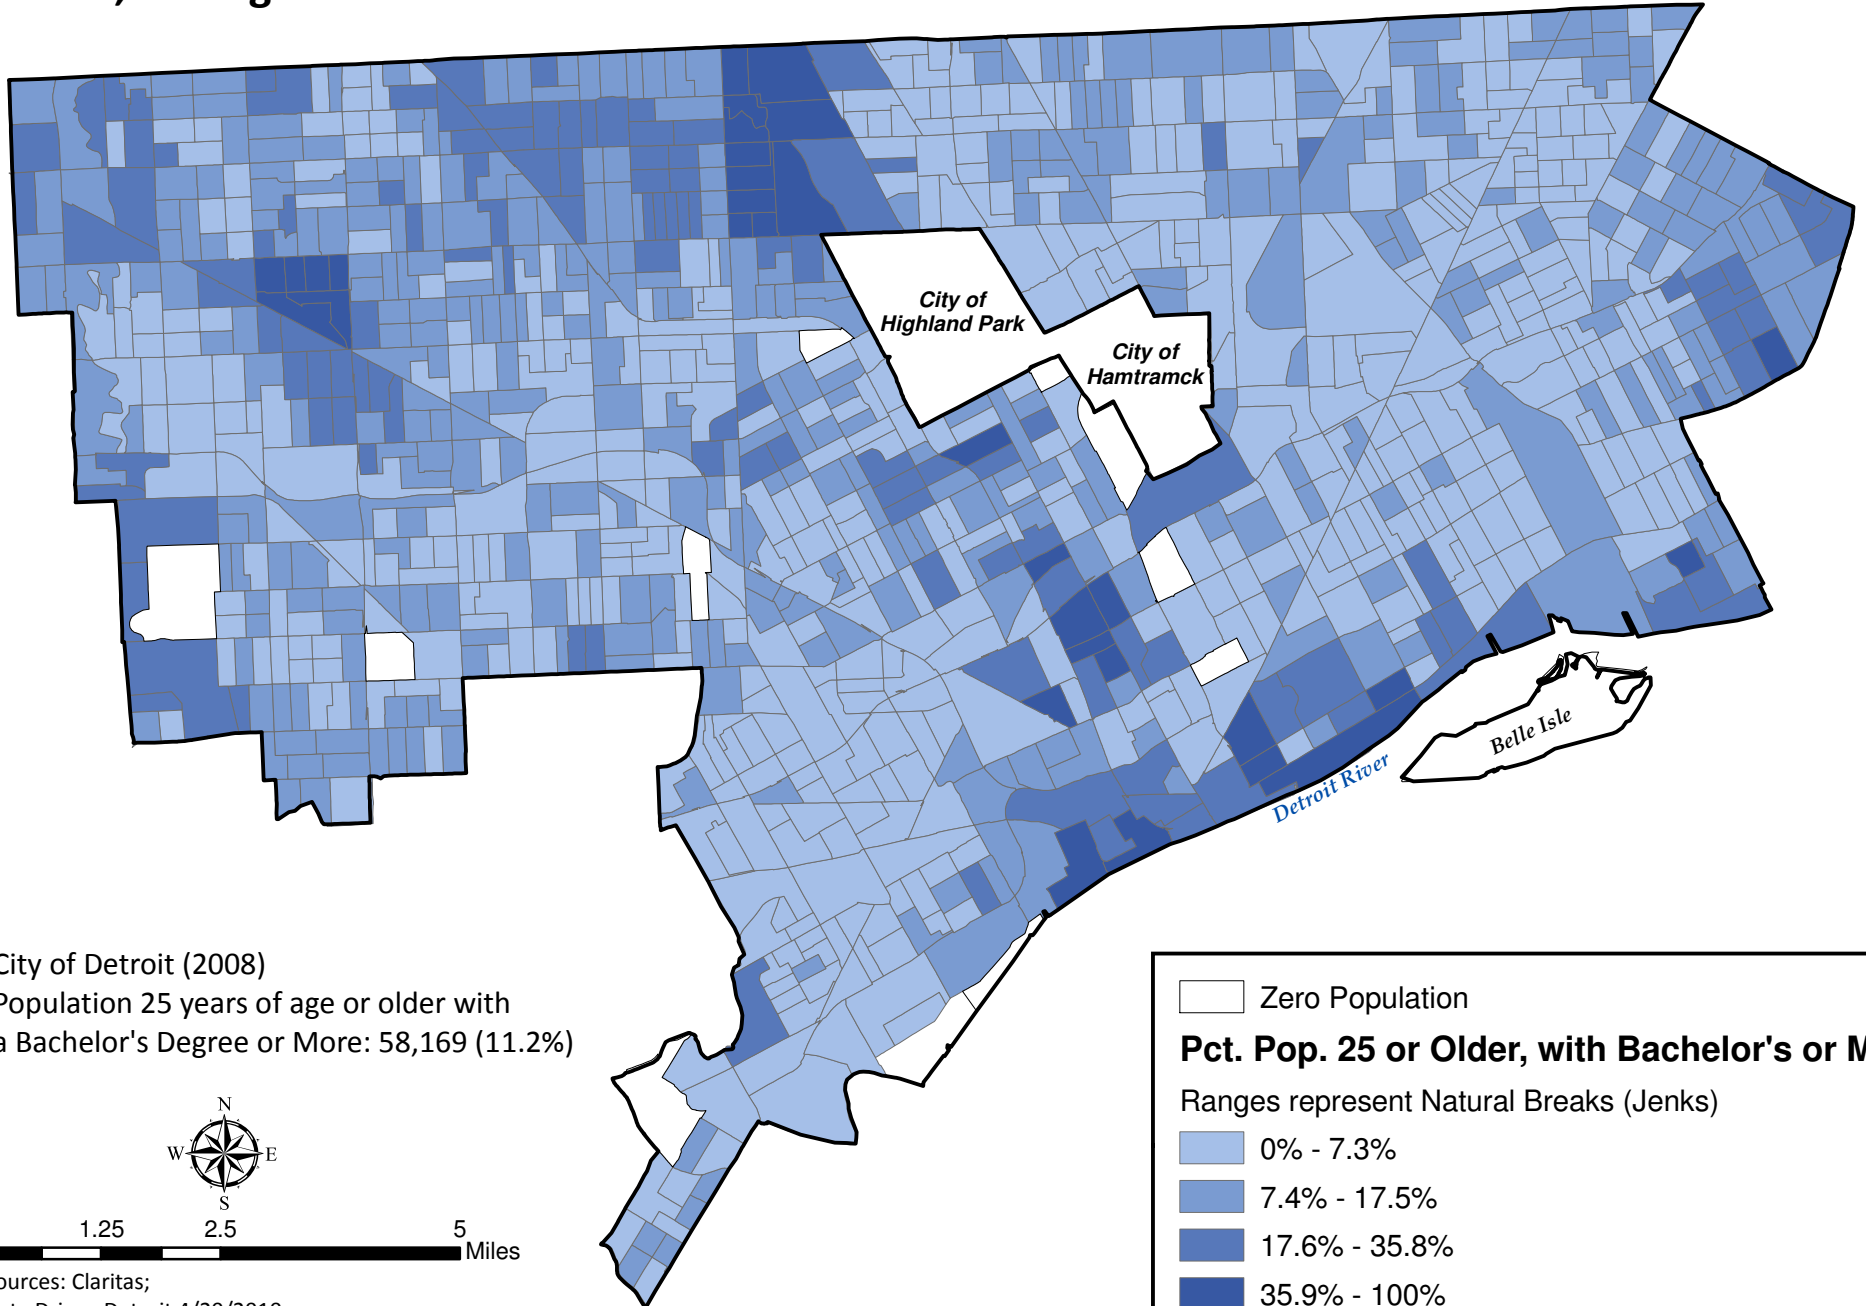

Percent of Population 25 Years of Age or Older, with a Bachelor's Degree or More, by Census Block Group (2008) Detroit, Michigan

City of Detroit (2008)
Population 25 years of age or older with
a Bachelor's Degree or More: 58,169 (11.2%)

0 1.25 2.5 5 Miles

Sources: Claritas;
Data Driven Detroit 4/20/2010