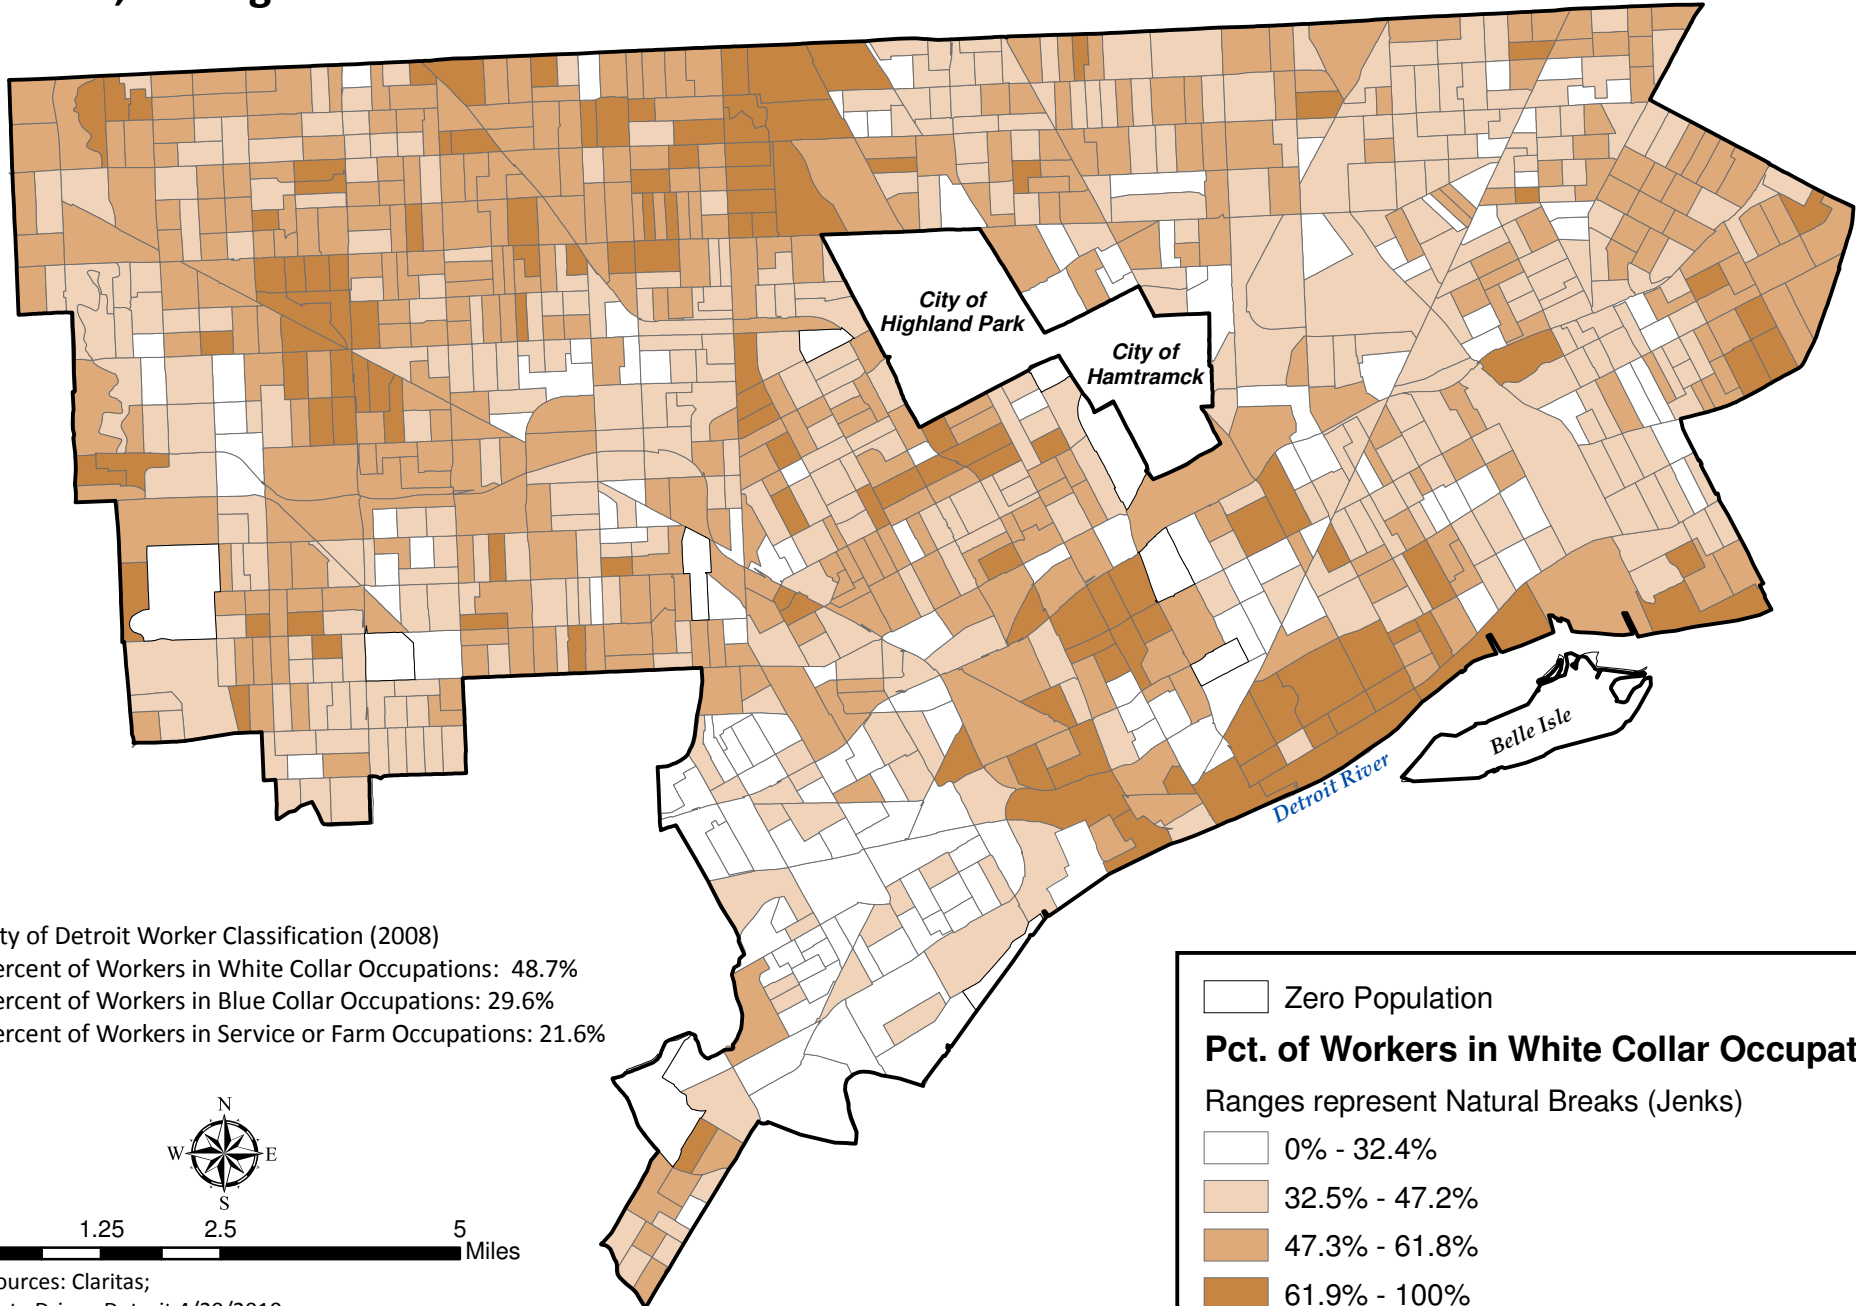

Percent of Workers, Age 16 and Over, in White Collar Occupations, by Census Block Group (2008) Detroit, Michigan

City of Detroit Worker Classification (2008)
Percent of Workers in White Collar Occupations: 48.7%
Percent of Workers in Blue Collar Occupations: 29.6%
Percent of Workers in Service or Farm Occupations: 21.6%

0 1.25 2.5 5 Miles

Sources: Claritas;
Data Driven Detroit 4/20/2010