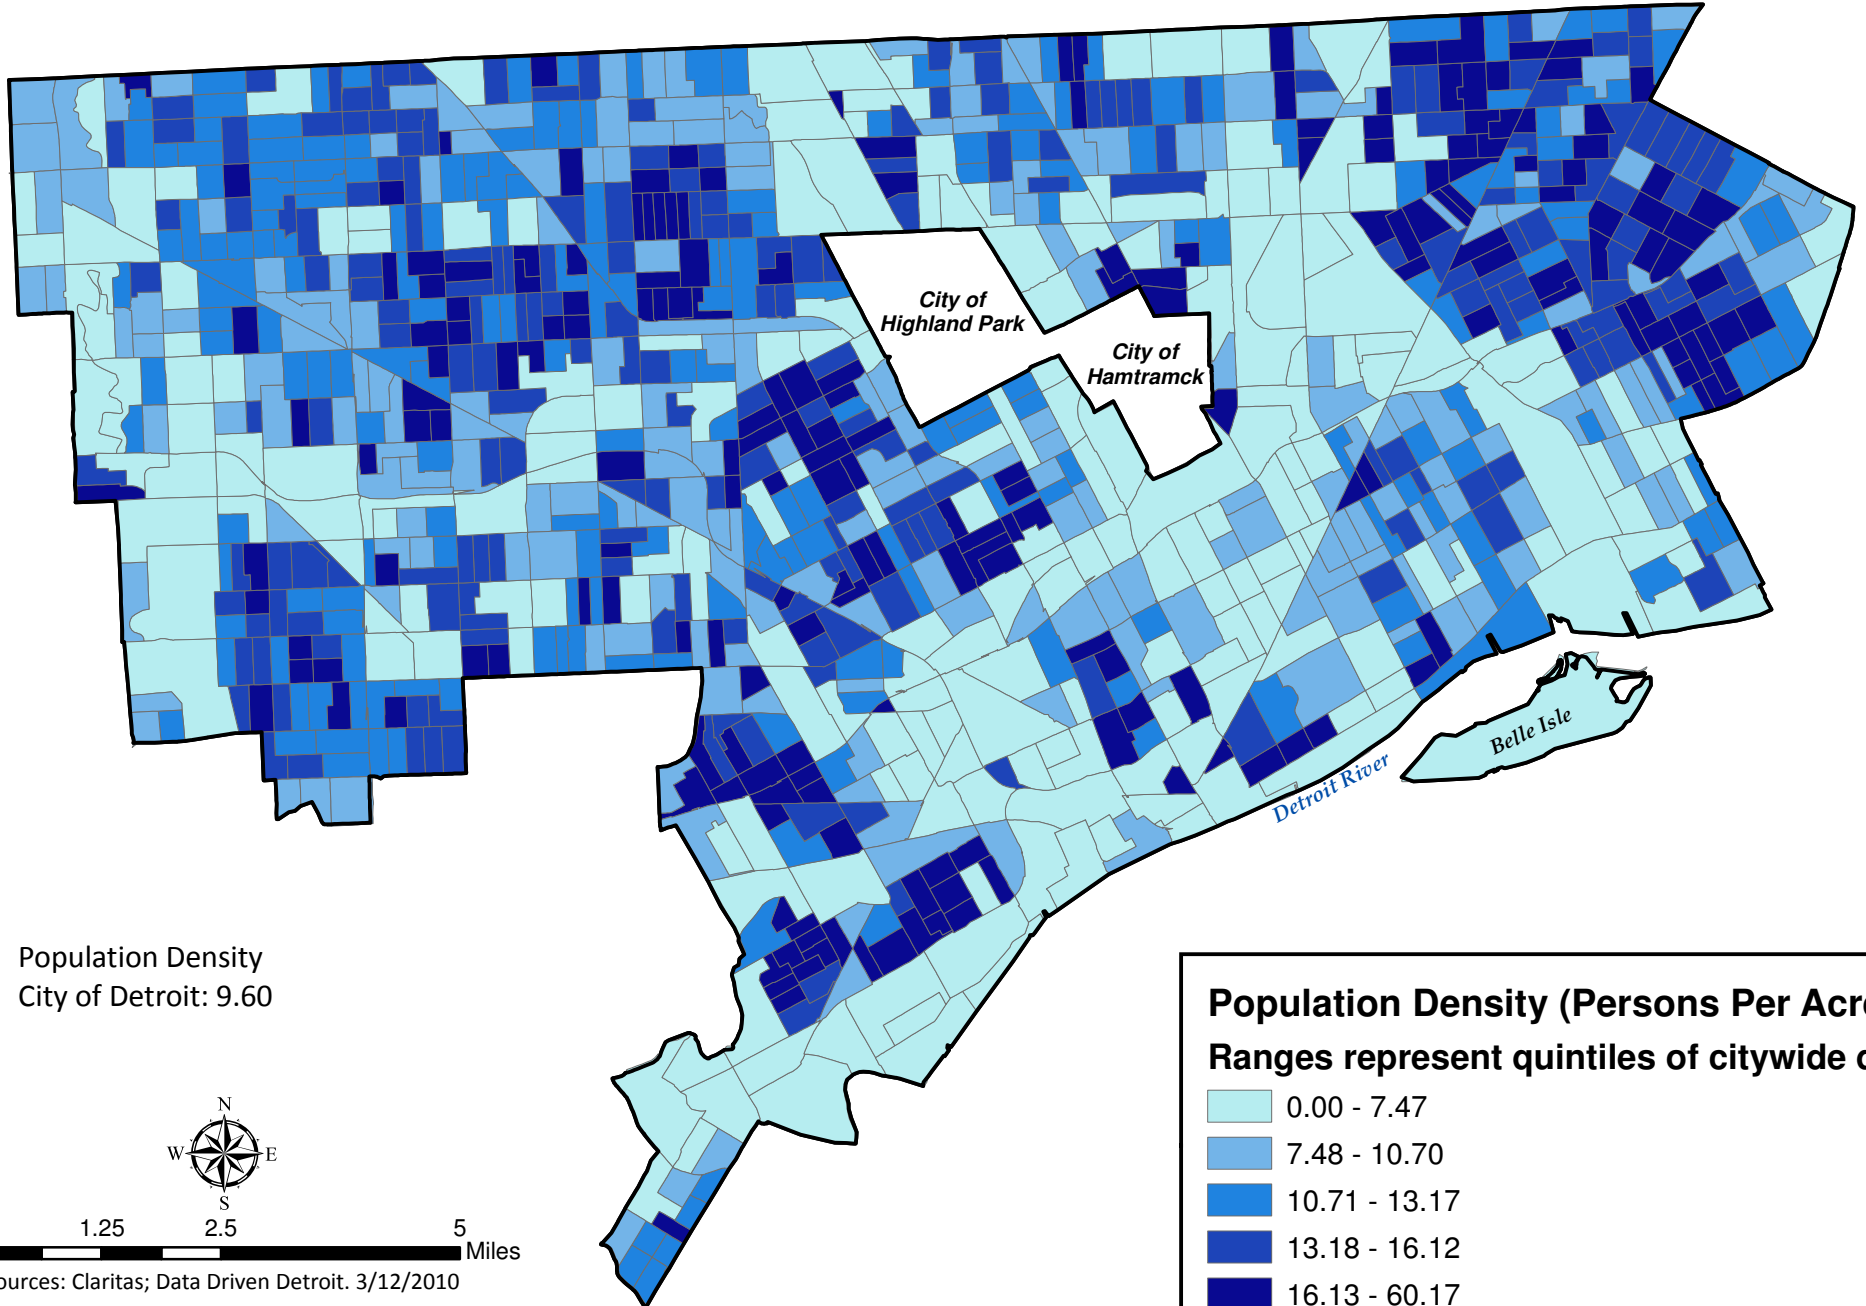

Population Density, by Census Block Group (2008) Detroit, Michigan

Population Density
City of Detroit: 9.60

0 1.25 2.5 5 Miles

Sources: Claritas; Data Driven Detroit. 3/12/2010

Population Density (Persons Per Acre) Ranges represent quintiles of citywide data

- 0.00 - 7.47
- 7.48 - 10.70
- 10.71 - 13.17
- 13.18 - 16.12
- 16.13 - 60.17