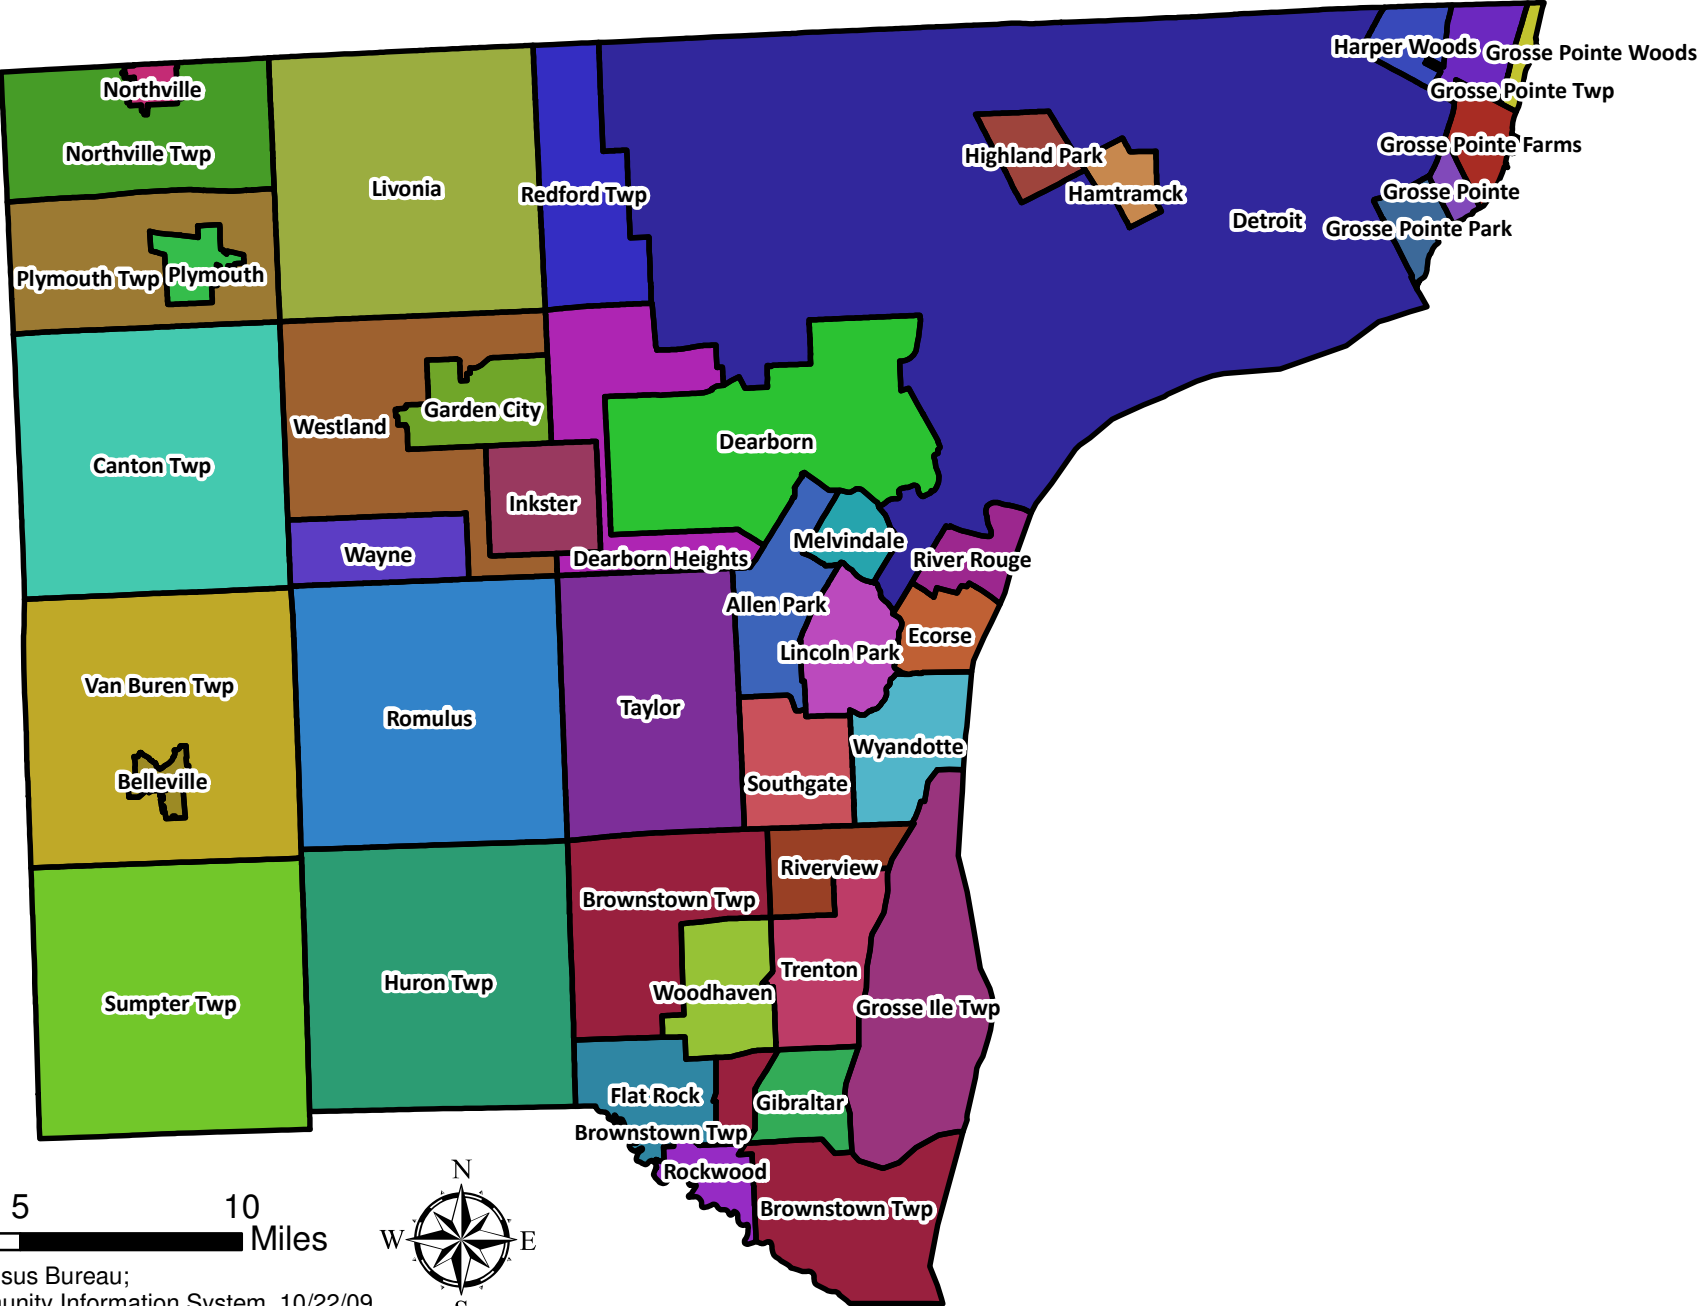

Wayne County, Michigan

Sources: U.S. Census Bureau;
Detroit-Area Community Information System. 10/22/09